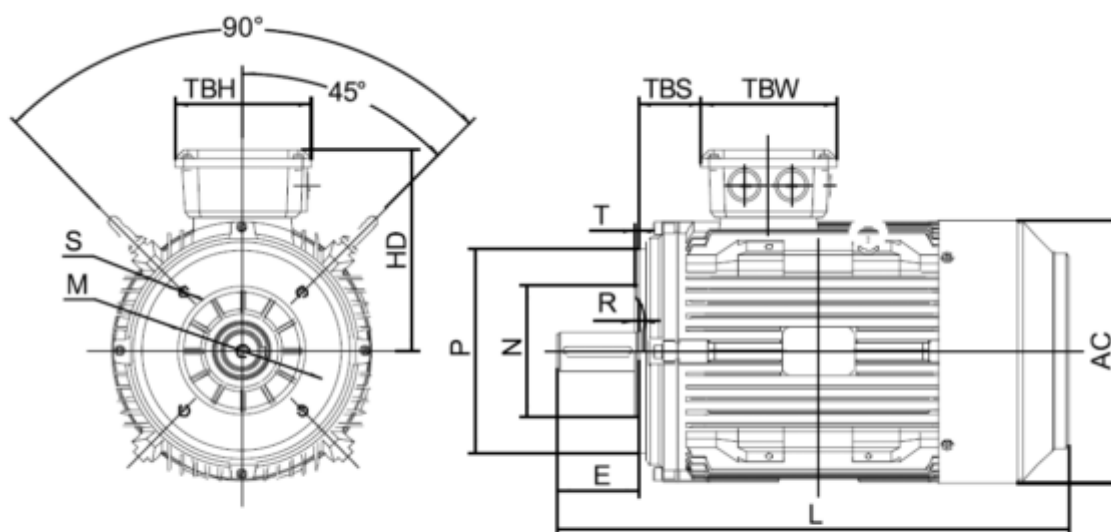

Data Sheet

Article number: 25030110022501

Description: Kleedrive T3C 132M2-2 11.0KW 2800 rpm
3x400/690V 50HZ IP55 B14 Eff=91,2%

Measures

AA = 263	K = Ø12	TBW = 134
AC = Ø259	L = 5005	
AD = 332	M = 165	
D = Ø38	N = 130	
E = 80	P = 200	
F = 10	S = 3.5	
G = 33	TBH = 134	
HD = 200	TBS = 61.5	